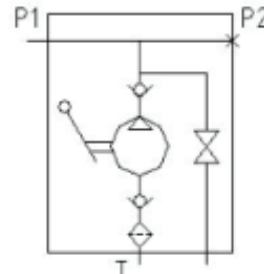

HP-25S-MV
HP-45S-MV
HP-65S-MV