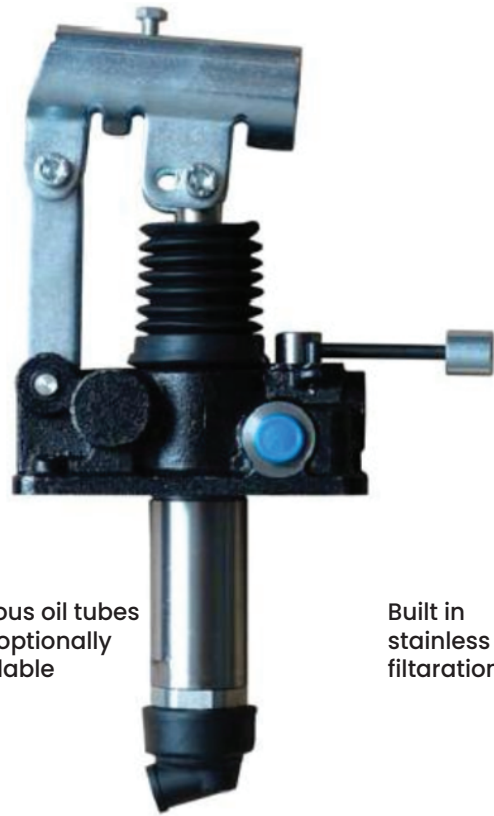

DOUBLE ACTING PUMPS

HPD Series

Various oil tubes size optionally available

Built in stainless steel filtration

HYDRAULIC HAND PUMPS

Model			Spool	CC/ STROKE	Max Pressure (BAR)	Thread size	Weight KG
HPD-25S-E	HPD-25S-E-R	HPD-25S-E-P	E	25	300	G3/8	3.2
HPD-25S-J	HPD-25S-J-R	HPD-25S-J-P	J				
HPD-45S-E	HPD-45S-E-R	HPD-45S-E-P	E	45	280		3.4
HPD-45S-J	HPD-45S-J-R	HPD-45S-J-P	J				
HPD-65S-E	HPD-65S-E-R	HPD-65S-E-P	E	65	180		4.3
HPD-65S-J	HPD-65S-J-R	HPD-65S-J-P	J				

HPD-25S-E
HPD-45S-E
HPD-65S-E

HPD-25S-J
HPD-45S-J
HPD-65S-J