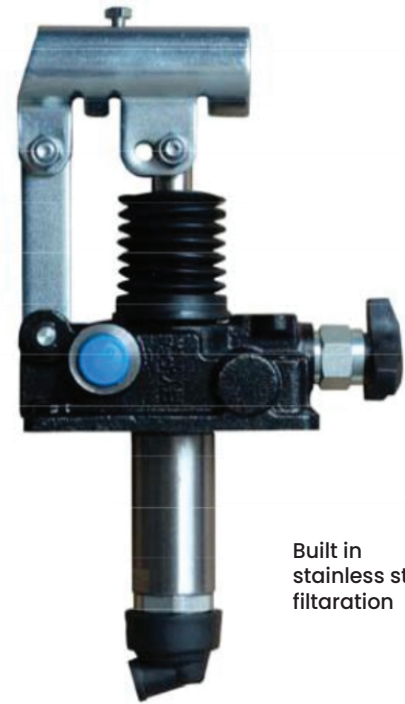

SINGLE ACTING PUMPS

HP Series

HYDRAULIC HAND PUMPS

Various oil tubes size optionally available

Built in stainless steel filtration

Model				CC/ STROKE	Max Pressure (BAR)	Outlet thread	Weight KG
HP-25S	HP-25S-R	HP-25S-MV	HP-25SMV-R	25	300	G3/8	3.3
HP-45S	HP-45S-R	HP-45S-MV	HP-45SMV-R	45	280		3.5
HP-65S	HP-65S-R	HP-65S-MV	HP-65SMV-R	65	180		4.3