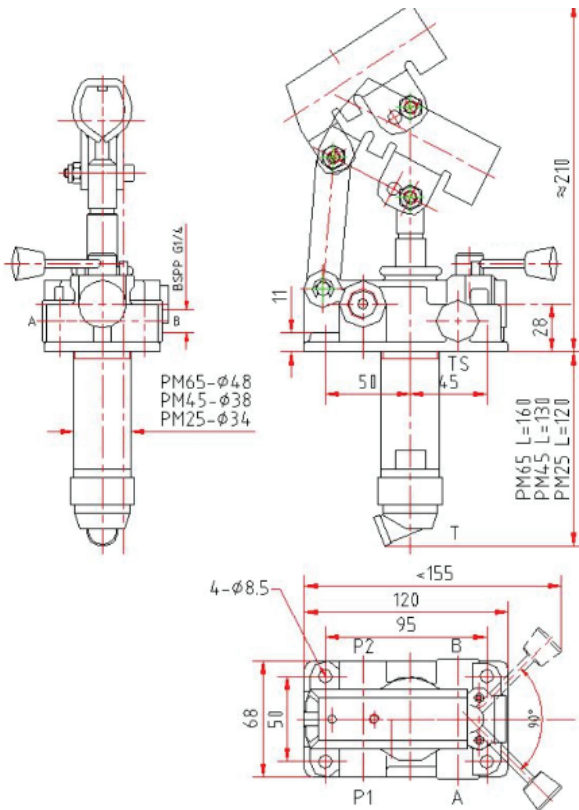

## HP Series

HYDRAULIC HAND PUMPS

Various oil tubes size optionally available

Built in stainless steel filtration

Model				CC/ STROKE	Max Pressure (BAR)	Outlet thread	Weight KG
HP-25S	HP-25S-R	HP-25S-MV	HP-25SMV-R	25	300	G3/8	3.3
HP-45S	HP-45S-R	HP-45S-MV	HP-45SMV-R	45	280		3.5
HP-65S	HP-65S-R	HP-65S-MV	HP-65SMV-R	65	180		4.3

## HPD Series

Various oil tubes size optionally available

Built in stainless steel filtration

HYDRAULIC HAND PUMPS

Model			Spool	CC/ STROKE	Max Pressure (BAR)	Thread size	Weight KG
HPD-25S-E	HPD-25S-E-R	HPD-25S-E-P	E	25	300	G3/8	3.2
HPD-25S-J	HPD-25S-J-R	HPD-25S-J-P	J				
HPD-45S-E	HPD-45S-E-R	HPD-45S-E-P	E	45	280		3.4
HPD-45S-J	HPD-45S-J-R	HPD-45S-J-P	J				
HPD-65S-E	HPD-65S-E-R	HPD-65S-E-P	E	65	180		4.3
HPD-65S-J	HPD-65S-J-R	HPD-65S-J-P	J				