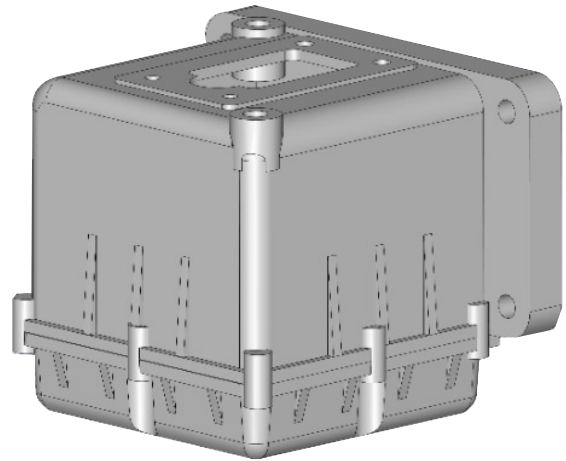

## HYDRAULIC HAND PUMPS

Please advise if you have special request for the oil tanks' size and shape.

Model / Capacity	A	B	C	L
SST-HP-1	100	120	150	130
SST-HP-2	100	120	150	180
SST-HP-3	100	120	150	250
SST-HP-5	175	195	175	200
SST-HP-7	175	195	175	270
SST-HP-10	175	195	175	370

# STANDARD ALUMINIUM OIL TANKS

Store oil and support install of hydraulic hand pumps.

Capacity	Size
SAT-HP-2	L=155 mm
SAT-HP-3	L=195 mm
SAT-HP-5	L=305 mm

 **Location**

**Mechano Automation & Systems (ROBUST)**