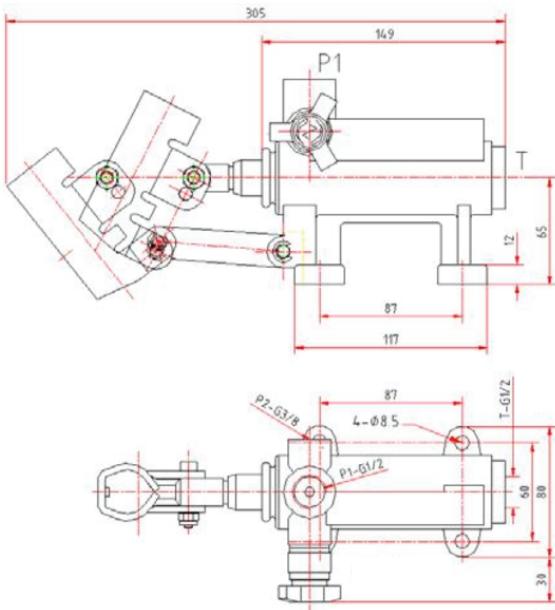

## HP-20 Series

HYDRAULIC HAND PUMPS

Model	Displacement CC/STROKE	Max Pressure (BAR)	OIL thread		Unloading Valve	Weight KG
			Inlet	Outlet		
HP-20S-MV	20	300	G1/2	G3/8	YES	3.0
HP-20S					YES	3.1

Model: HP-20S-MV

## HP-50 Series

HYDRAULIC HAND PUMPS

Model	Displacement CC/STROKE	Max Pressure Bar	Oil thread		Unloading Valve	Weight KG
			Inlet	Outlet		
HP-50S-MV	50	300	G1/2	G3/8	YES	3.5
HP-50S				G1/2	NO	3.4

Model: HP-50S-MV