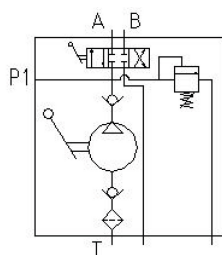

HPD-25S-E-R
HPD-45S-E-R
HPD-65S-E-R