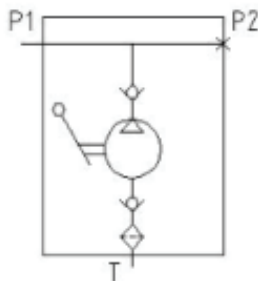

## HP Series

HYDRAULIC HAND PUMPS

Various oil tubes size optionally available

Built in stainless steel filtration

Model				CC/ STROKE	Max Pressure (BAR)	Outlet thread	Weight KG
HP-25S	HP-25S-R	HP-25S-MV	HP-25SMV-R	25	300	G3/8	3.3
HP-45S	HP-45S-R	HP-45S-MV	HP-45SMV-R	45	280		3.5
HP-65S	HP-65S-R	HP-65S-MV	HP-65SMV-R	65	180		4.3