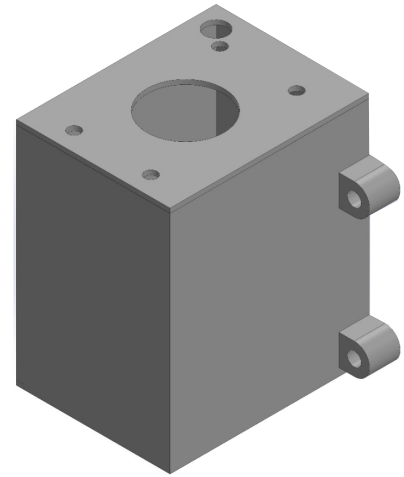

STANDARD STEEL OIL TANKS

Store oil and support install of hydraulic hand pumps.

HYDRAULIC HAND PUMPS

Please advise if you have special request for the oil tanks' size and shape.

Model / Capacity	A	B	C	L
SST-HP-1	100	120	150	130
SST-HP-2	100	120	150	180
SST-HP-3	100	120	150	250
SST-HP-5	175	195	175	200
SST-HP-7	175	195	175	270
SST-HP-10	175	195	175	370