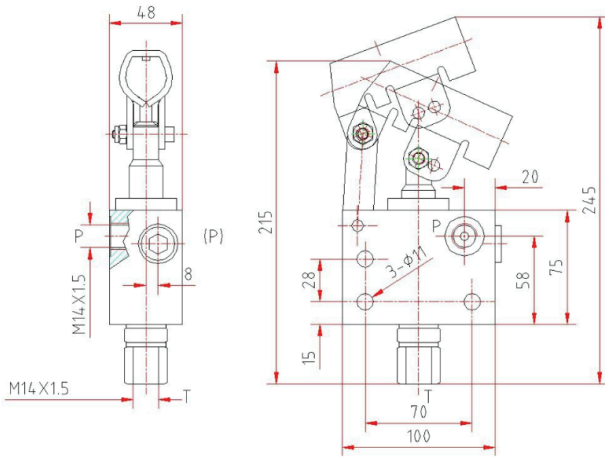

HP-10 Series

The lever dia. is 21.5mm

Its a small displacement hand pumps for emergency use.

Applicant for all kinds of sanitation vehicles or similar functional required.its lightweight,small size, easy operation & reliable.

Model	Displacement CC/STROKE	Max Pressure (BAR)	OIL thread		Weight KG
			Input Port	P Port	
HP-10S	10	240	M14X1.5		1.84