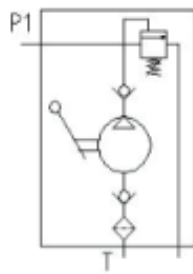

HP-25S-R
HP-45S-R
HP-65S-R