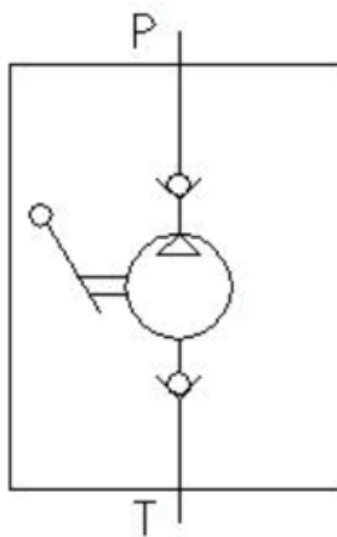

## HP-20 Series

HYDRAULIC HAND PUMPS

Model	Displacement CC/STROKE	Max Pressure (BAR)	OIL thread		Unloading Valve	Weight KG
			Inlet	Outlet		
HP-20S-MV	20	300	G1/2	G3/8	YES	3.0
HP-20S					YES	3.1

Model: HP-20S-MV