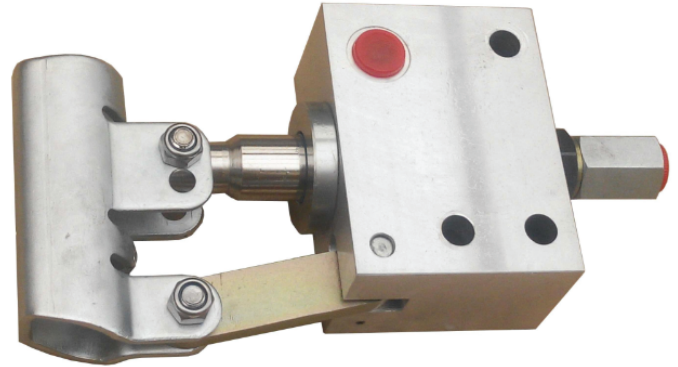

## HP-10 Series

The lever dia. is 21.5mm

Its a small displacement hand pumps for emergency use.

Applicant for all kinds of sanitation vehicles or similar functional required.its lightweight,small size, easy operation & reliable.