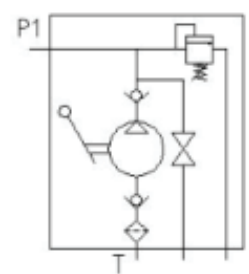

HP-25SMV-R
HP-45SMV-R
HP-65SMV-R