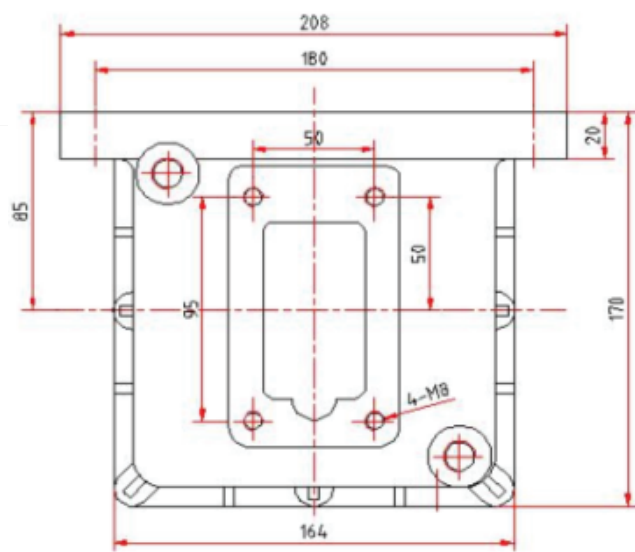

## HYDRAULIC HAND PUMPS

Please advise if you have special request for the oil tanks' size and shape.

Model / Capacity	A	B	C	L
SST-HP-1	100	120	150	130
SST-HP-2	100	120	150	180
SST-HP-3	100	120	150	250
SST-HP-5	175	195	175	200
SST-HP-7	175	195	175	270
SST-HP-10	175	195	175	370

# STANDARD ALUMINIUM OIL TANKS

Store oil and support install of hydraulic hand pumps.

Capacity	Size
SAT-HP-2	L=155 mm
SAT-HP-3	L=195 mm
SAT-HP-5	L=305 mm

 **Location**

**Mechano Automation & Systems (ROBUST)**