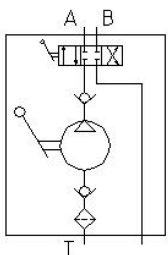

## HPD Series

Various oil tubes size optionally available

Built in stainless steel filtration

HYDRAULIC HAND PUMPS

Model			Spool	CC/ STROKE	Max Pressure (BAR)	Thread size	Weight KG
HPD-25S-E	HPD-25S-E-R	HPD-25S-E-P	E	25	300	G3/8	3.2
HPD-25S-J	HPD-25S-J-R	HPD-25S-J-P	J				
HPD-45S-E	HPD-45S-E-R	HPD-45S-E-P	E	45	280		3.4
HPD-45S-J	HPD-45S-J-R	HPD-45S-J-P	J				
HPD-65S-E	HPD-65S-E-R	HPD-65S-E-P	E	65	180		4.3
HPD-65S-J	HPD-65S-J-R	HPD-65S-J-P	J				