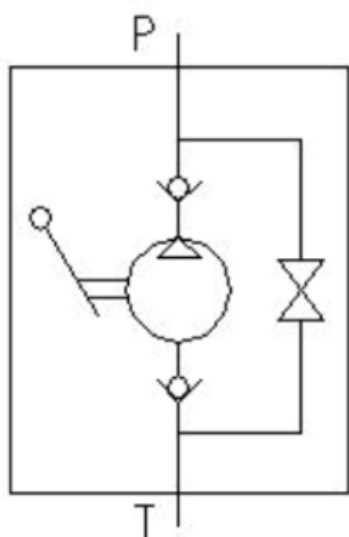

## HP-20 Series

HYDRAULIC HAND PUMPS

Model	Displacement CC/STROKE	Max Pressure (BAR)	OIL thread		Unloading Valve	Weight KG
			Inlet	Outlet		
HP-20S-MV	20	300	G1/2	G3/8	YES	3.0
HP-20S					YES	3.1

Model: HP-20S-MV