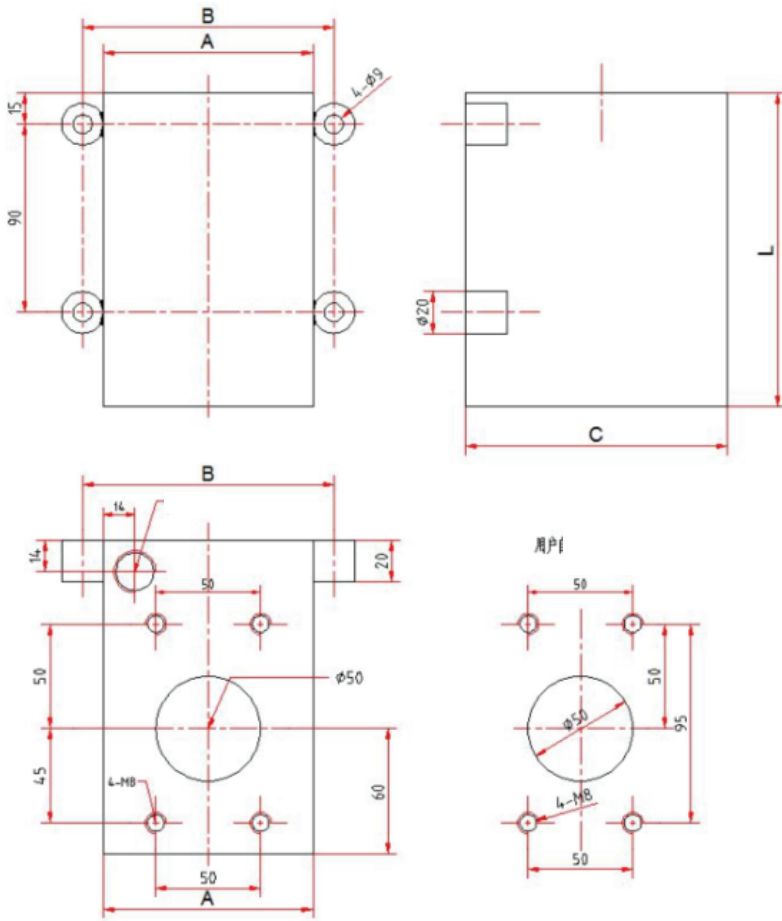

## HYDRAULIC HAND PUMPS

Please advise if you have special request for the oil tanks' size and shape.

Model / Capacity	A	B	C	L
SST-HP-1	100	120	150	130
SST-HP-2	100	120	150	180
SST-HP-3	100	120	150	250
SST-HP-5	175	195	175	200
SST-HP-7	175	195	175	270
SST-HP-10	175	195	175	370