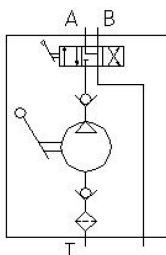

HPD-25S-J
HPD-45S-J
HPD-65S-J