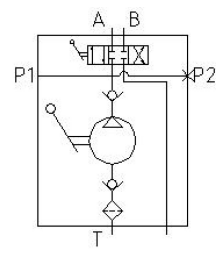

HPD-25S-E-P
HPD-45S-E-P
HPD-65S-E-P