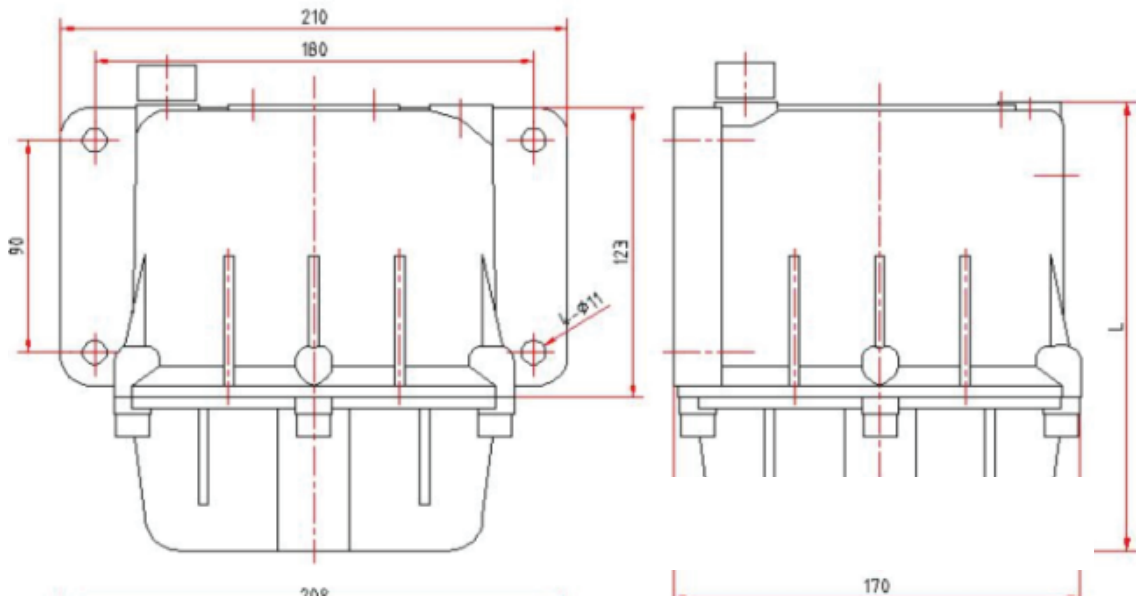

STANDARD ALUMINIUM OIL TANKS

Store oil and support install of hydraulic hand pumps.