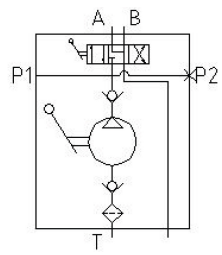

HPD-25S-J-P
HPD-45S-J-P
HPD-65S-J-P