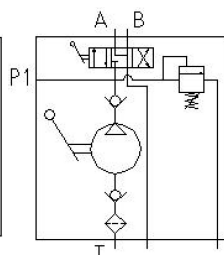

HPD-25S-J-R
HPD-45S-J-R
HPD-65S-J-R