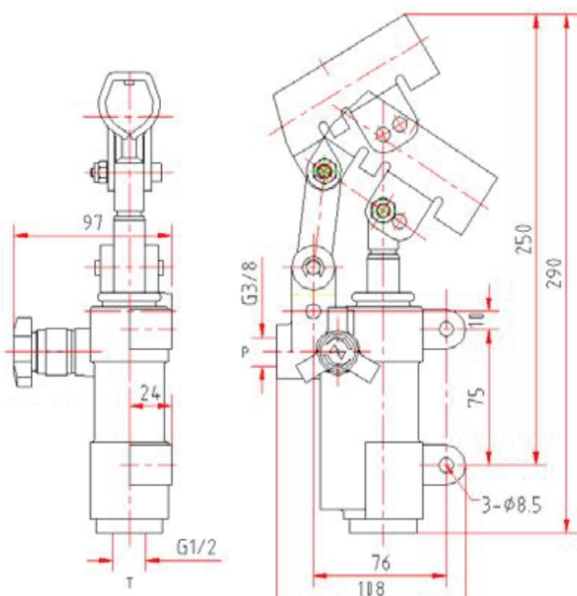

## HP-20 Series

HYDRAULIC HAND PUMPS

Model	Displacement CC/STROKE	Max Pressure (BAR)	OIL thread		Unloading Valve	Weight KG
			Inlet	Outlet		
HP-20S-MV	20	300	G1/2	G3/8	YES	3.0
HP-20S					YES	3.1

Model: HP-20S-MV

## HP-50 Series

HYDRAULIC HAND PUMPS

Model	Displacement CC/STROKE	Max Pressure Bar	Oil thread		Unloading Valve	Weight KG
			Inlet	Outlet		
HP-50S-MV	50	300	G1/2	G3/8	YES	3.5
HP-50S				G1/2	NO	3.4

Model: HP-50S-MV

# STANDARD ALUMINIUM OIL TANKS

Store oil and support install of hydraulic hand pumps.

Capacity	Size
SAT-HP-2	L=155 mm
SAT-HP-3	L=195 mm
SAT-HP-5	L=305 mm

 **Location**

**Mechano Automation & Systems (ROBUST)**