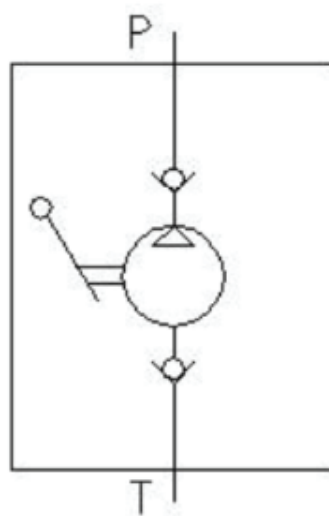

## HP-10 Series

The lever dia. is 21.5mm

Its a small displacement hand pumps for emergency use.

Applicant for all kinds of sanitation vehicles or similar functional required.its lightweight,small size, easy operation & reliable.

Model	Displacement CC/STROKE	Max Pressure (BAR)	OIL thread		Weight KG
			Input Port	P Port	
HP-10S	10	240	M14X1.5		1.84

Model : HP-10S