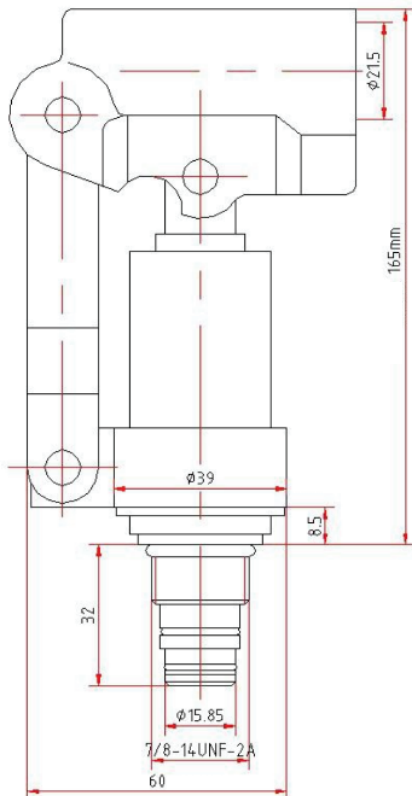

MANIFOLD MOUNT PUMPS

HP-S10 Series