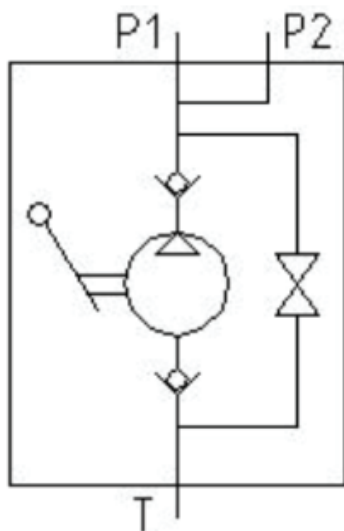

## HP-50 Series

HYDRAULIC HAND PUMPS

Model	Displacement CC/STROKE	Max Pressure Bar	Oil thread		Unloading Valve	Weight KG
			Inlet	Outlet		
HP-50S-MV	50	300	G1/2	G3/8	YES	3.5
HP-50S				G1/2	NO	3.4

Model: HP-50S-MV