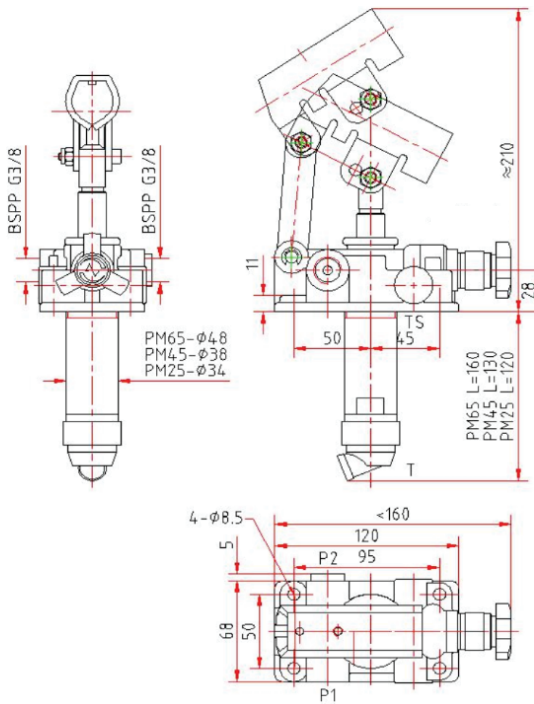

SINGLE ACTING PUMPS

HP Series

HYDRAULIC HAND PUMPS

Various oil tubes size optionally available

Built in stainless steel filtration

Model				CC/ STROKE	Max Pressure (BAR)	Outlet thread	Weight KG
HP-25S	HP-25S-R	HP-25S-MV	HP-25SMV-R	25	300	G3/8	3.3
HP-45S	HP-45S-R	HP-45S-MV	HP-45SMV-R	45	280		3.5
HP-65S	HP-65S-R	HP-65S-MV	HP-65SMV-R	65	180		4.3