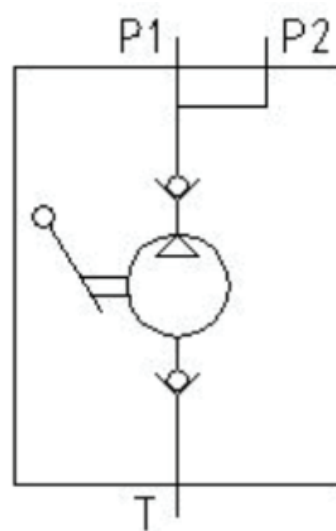

## HP-50 Series

HYDRAULIC HAND PUMPS

Model	Displacement CC/STROKE	Max Pressure Bar	Oil thread		Unloading Valve	Weight KG
			Inlet	Outlet		
HP-50S-MV	50	300	G1/2	G3/8	YES	3.5
HP-50S				G1/2	NO	3.4

Model: HP-50S-MV